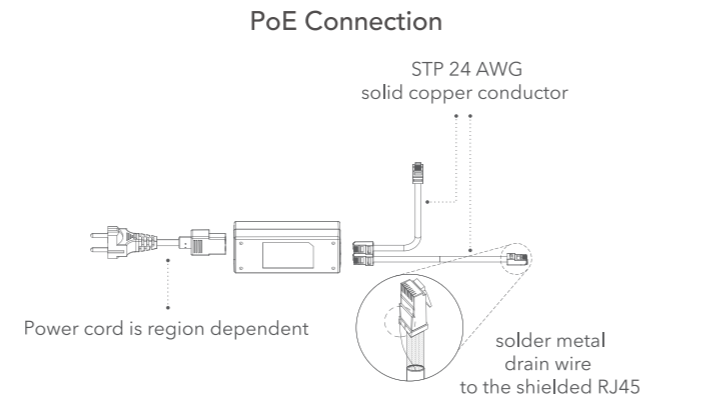

Package content

Mounting

Overview

Wireless surveillance system scheme

PoE Connection

Model name	LigoDLB 6-15ac	LigoDLB 6-20ac	LigoDLB 6ac	LigoDLB 6-90ac
Frequency	5.900-6.400 GHz	5.900-6.400 GHz	5.900-6.400 GHz	5.900-6.400 GHz
Tx power	Up to 29 dBm (country dependent)			
EIRP info	44 dBm	49 dBm	connected antenna gain dependent	47 dBm
Antenna gain	15 dBm	20 dBm	None	18 dBm
Power supply	24 VDC passive PoE			
Power consumption	10 W	10 W	10 W	10 W