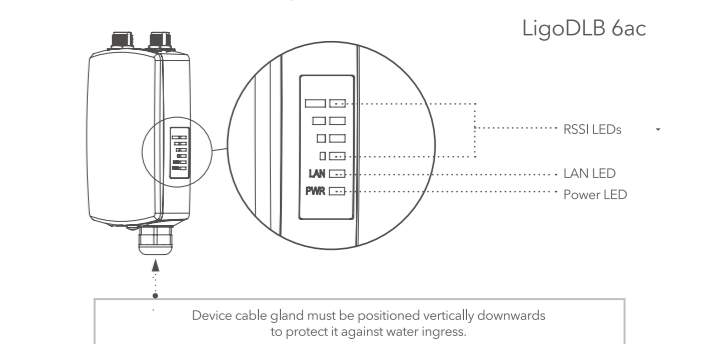

Package content

Overview

Mounting

LigoDLB 6ac

Package content

Mounting

Overview

LigoDLB 6-90ac

Package content

Mounting

Overview

Wireless surveillance system scheme

PoE Connection

Model name	LigoDLB 6-15ac	LigoDLB 6-20ac	LigoDLB 6ac	LigoDLB 6-90ac
Frequency	5.900-6.400 GHz	5.900-6.400 GHz	5.900-6.400 GHz	5.900-6.400 GHz
Tx power	Up to 29 dBm (country dependent)			
EIRP info	44 dBm	49 dBm	connected antenna gain dependent	47 dBm
Antenna gain	15 dBm	20 dBm	None	18 dBm
Power supply	24 VDC passive PoE			
Power consumption	10 W	10 W	10 W	10 W